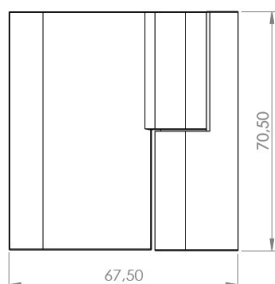

## Description:

Shower Hinge "Jaro" Up/Down, CPL, 90DG, Right, Wall/Glass, 6-8mm Glass Thickness,  $\varnothing$ 14mm Drilling, All Brass Material,, Self closing from 45 DG, Hold Stop at 0 & 90 DG

## Item number:

15.23.110-0

Units	Box	Carton	HS Code	Barcode
Pcs.	1	20	8302100090	
				5704866486002