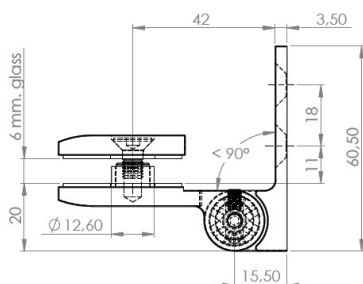

PRODUCT SHEET

Description:

Shower Hinge "Jaro" Up/Down, CPL, 90DG, Right, Wall/Glass, 6-8mm Glass Thickness, $\varnothing$ 14mm Drilling, All Brass Material,, Self closing from 45 DG, Hold Stop at 0 & 90 DG

Item number:

15.23.110-0

Units	Box	Carton	HS Code	Barcode
Pcs.	1	20	8302100090	
				5704866486002

SISO A/S

Mileparken 11
DK-2740 Skovlunde
Denmark
VAT: DK 24786013

Phone +45 45 830 900

www.siso.dk
siso@siso.dk

Danske Bank
Nytorv Branch
Copenhagen
SWIFT: DABADKKK

Account no.
4180 3112 112936
IBAN Account
DK7230003112112936