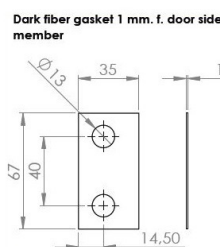

PRODUCT SHEET

Description:

Shower Hinge "Jaro" Up/Down, CPL, 90DG, Right, Wall/Glass, 6-8mm Glass Thickness, $\varnothing$ 14mm Drilling, All Brass Material,, Self closing from 45 DG, Hold Stop at 0 & 90 DG

Item number:

15.23.110-0

Units	Box	Carton	HS Code	Barcode
Pcs.	1	20	8302100090	
				5704866486002

SISO A/S

Mileparken 11
DK-2740 Skovlunde
Denmark
VAT: DK 24786013

Phone +45 45 830 900

www.siso.dk
siso@siso.dk

Danske Bank
Nytorv Branch
Copenhagen
SWIFT: DABADKKK

Account no.
4180 3112 112936
IBAN Account
DK7230003112112936