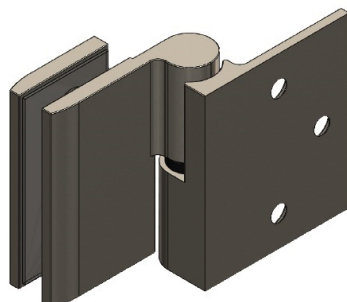

PRODUCT SHEET

Description:

Shower Hinge "Jaro" Up/Down, CPL, 90DG, Right, Wall/Glass, 6-8mm Glass Thickness, $\varnothing$ 14mm Drilling, All Brass Material,, Self closing from 45 DG, Hold Stop at 0 & 90 DG

Item number:

15.23.110-0

Units	Box	Carton	HS Code	Barcode
Pcs.	1	20	8302100090	
				5704866486002

SISO A/S

Mileparken 11
DK-2740 Skovlunde
Denmark
VAT: DK 24786013

Phone +45 45 830 900

www.siso.dk
siso@siso.dk

Danske Bank
Nytorv Branch
Copenhagen
SWIFT: DABADKKK

Account no.
4180 3112 112936
IBAN Account
DK7230003112112936