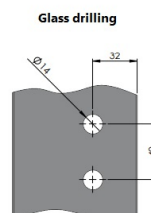

PRODUCT SHEET

Description:

Shower Hinge "Jaro" Up/Down, CPL, 90DG, Right, Wall/Glass, 6-8mm Glass Thickness, $\varnothing$ 14mm Drilling, All Brass Material,, Self closing from 45 DG, Hold Stop at 0 & 90 DG

Item number:

15.23.110-0

Units	Box	Carton	HS Code	Barcode
Pcs.	1	20	8302100090	
				5704866486002

SISO A/S

Mileparken 11
DK-2740 Skovlunde
Denmark
VAT: DK 24786013

Phone +45 45 830 900

www.siso.dk
siso@siso.dk

Danske Bank
Nytorv Branch
Copenhagen
SWIFT: DABADKKK

Account no.
4180 3112 112936
IBAN Account
DK7230003112112936