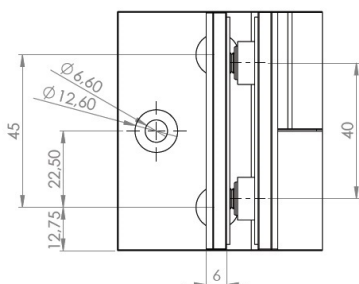

PRODUCT SHEET

Description:

Shower Hinge "Jaro" Up/Down, CPL, 90DG, Right, Wall/Glass, 6-8mm Glass Thickness, $\varnothing$ 14mm Drilling, All Brass Material,, Self closing from 45 DG, Hold Stop at 0 & 90 DG

Item number:

15.23.110-0

Units	Box	Carton	HS Code	Barcode
Pcs.	1	20	8302100090	
				5704866486002

SISO A/S

Mileparken 11
DK-2740 Skovlunde
Denmark
VAT: DK 24786013

Phone +45 45 830 900

www.siso.dk
siso@siso.dk

Danske Bank
Nytorv Branch
Copenhagen
SWIFT: DABADKKK

Account no.
4180 3112 112936
IBAN Account
DK7230003112112936